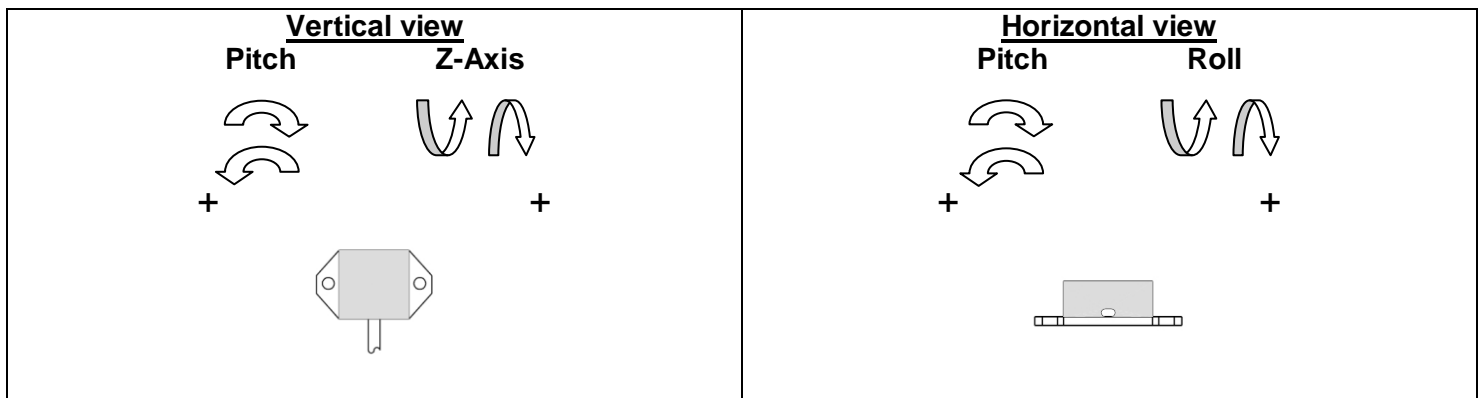

Low Cost – 3 Axis Inclinometer

Physical Dimensions

NOTE: ALL DIMENSIONS $\pm 0.010"$ (0.25MM)

Measuring Directions

SPECTRON GLASS AND ELECTRONICS INC.

595 OLD WILLETS PATH
HAUPPAUGE NY 11788

PHONE: 631 582-5600