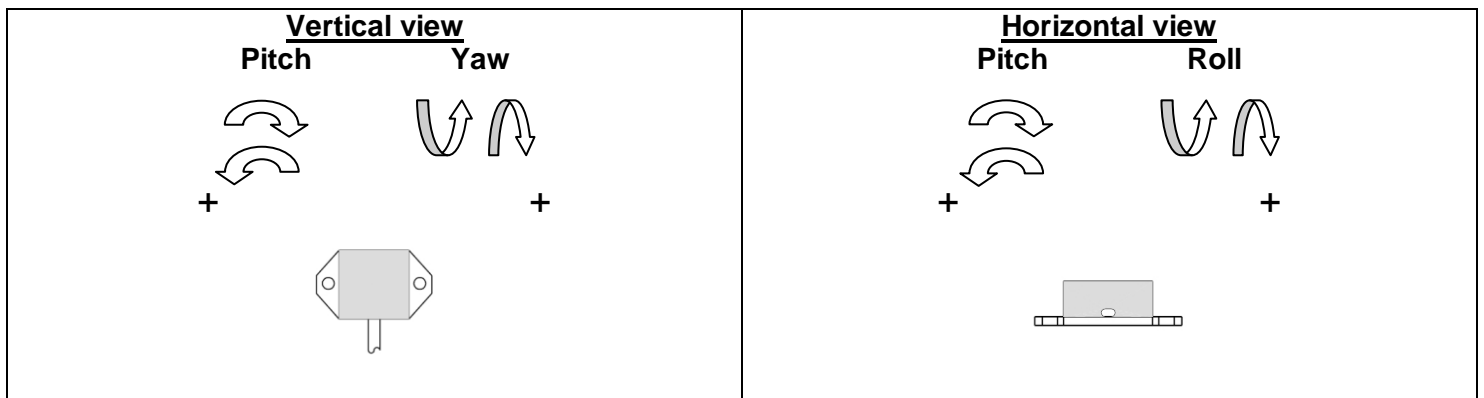

Low Cost – 3 Axis Inclinometer

Physical Dimensions

NOTE: ALL DIMENSIONS $\pm 0.010"$ (0.25MM)

Measuring Directions

SPECTRON GLASS AND ELECTRONICS INC.

595 OLD WILLETS PATH

HAUPPAUGE NY 11788

PHONE: 631 582-5600