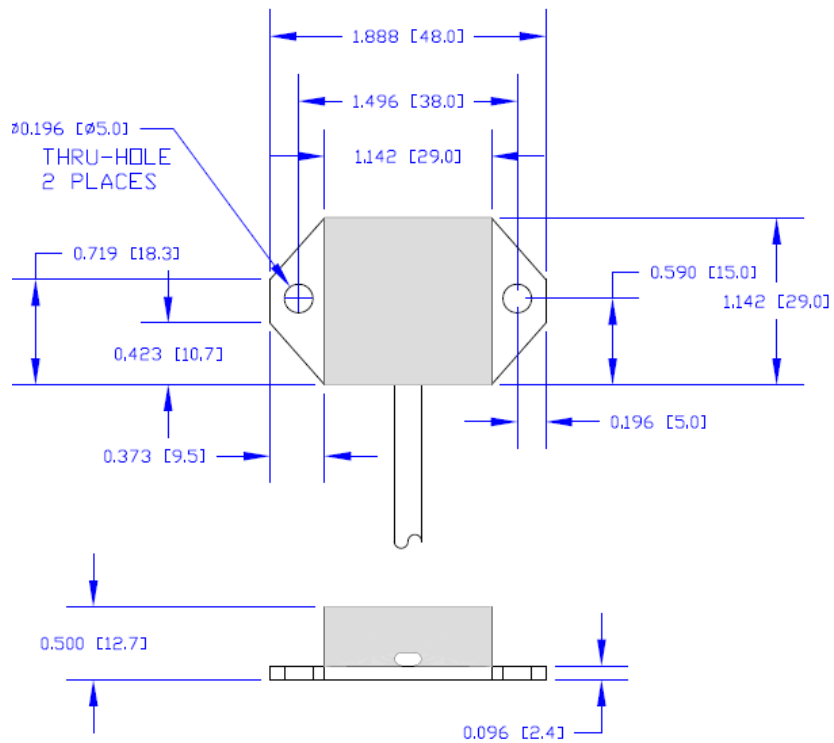

Low Cost – 3 Axis Inclinometer

Physical Dimensions

NOTE: ALL DIMENSIONS $\pm 0.010"$ (0.25MM)

Measuring Directions

SPECTRON GLASS AND ELECTRONICS INC.

595 OLD WILLETS PATH
HAUPPAUGE NY 11788

PHONE: 631 582-5600