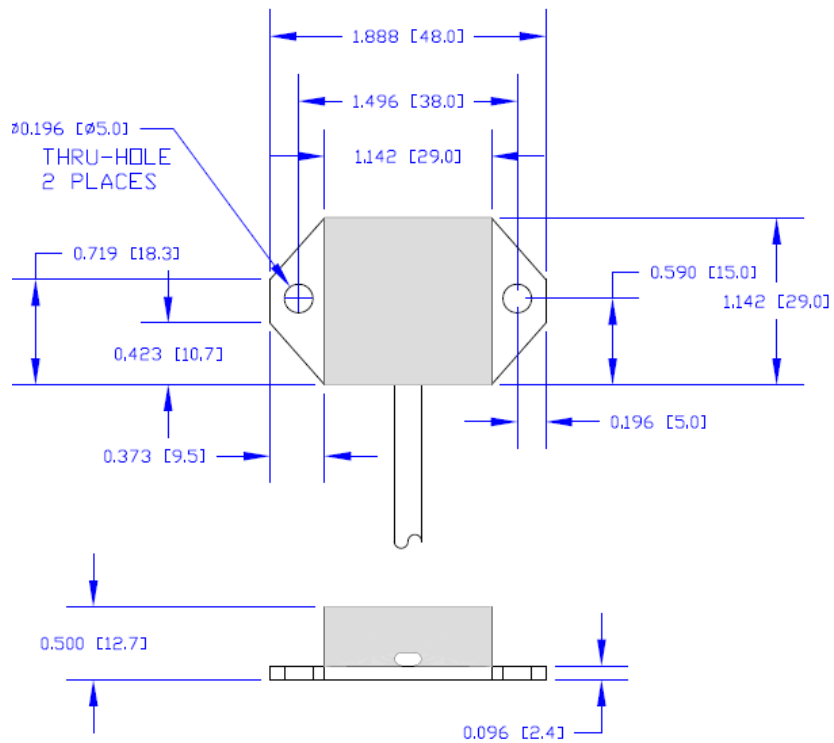

Low Cost – 3 Axis Inclinometer

Physical Dimensions

NOTE: ALL DIMENSIONS $\pm 0.010"$ (0.25MM)

Measuring Directions

SPECTRON GLASS AND ELECTRONICS INC.

595 OLD WILLETS PATH

HAUPPAUGE NY 11788

PHONE: 631 582-5600